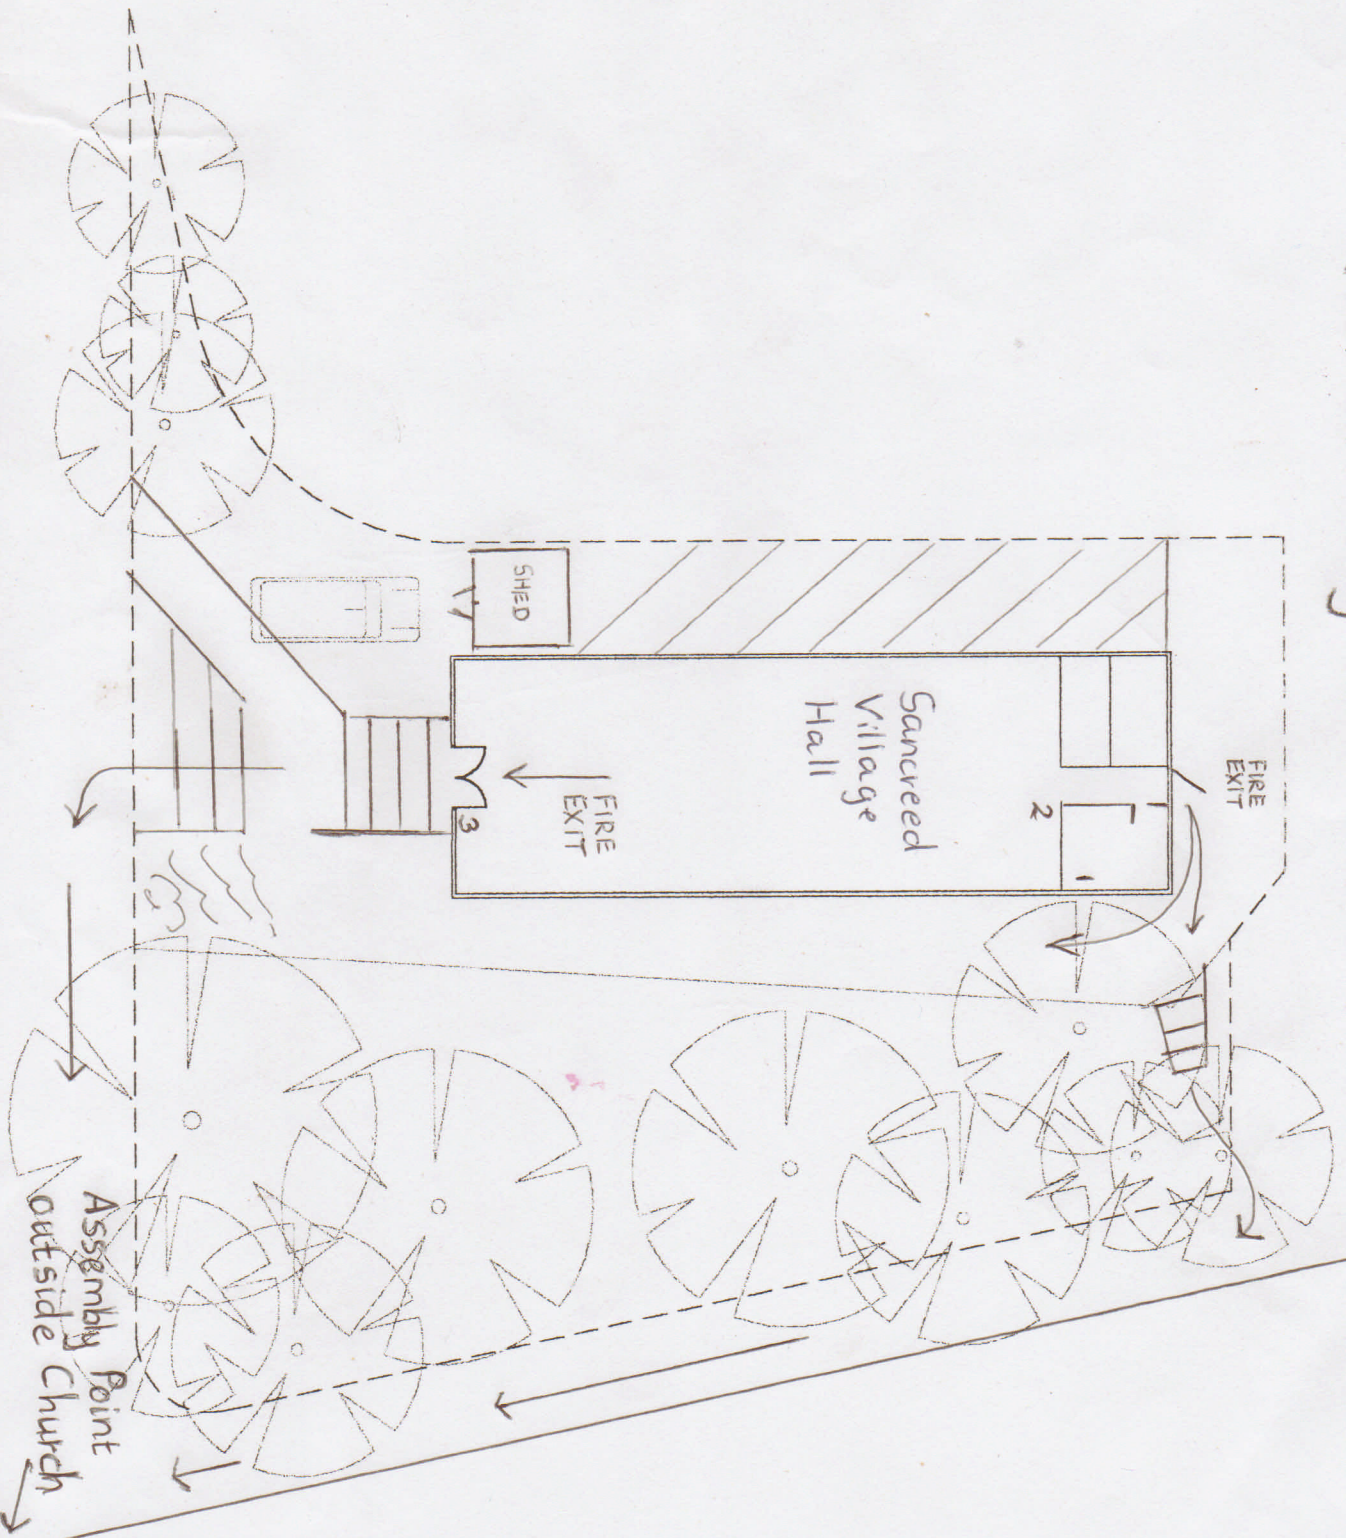

Fire Assembly Point - outside Sancreed Church

South
↑

| | | | |
|-------------------------|-------------|------------------------|--|
| Sancreed community hall | | drawing, Existing Plan | |
| drawing no. dra.Ft 01 | scale 1/200 | date 14.02.07 | |